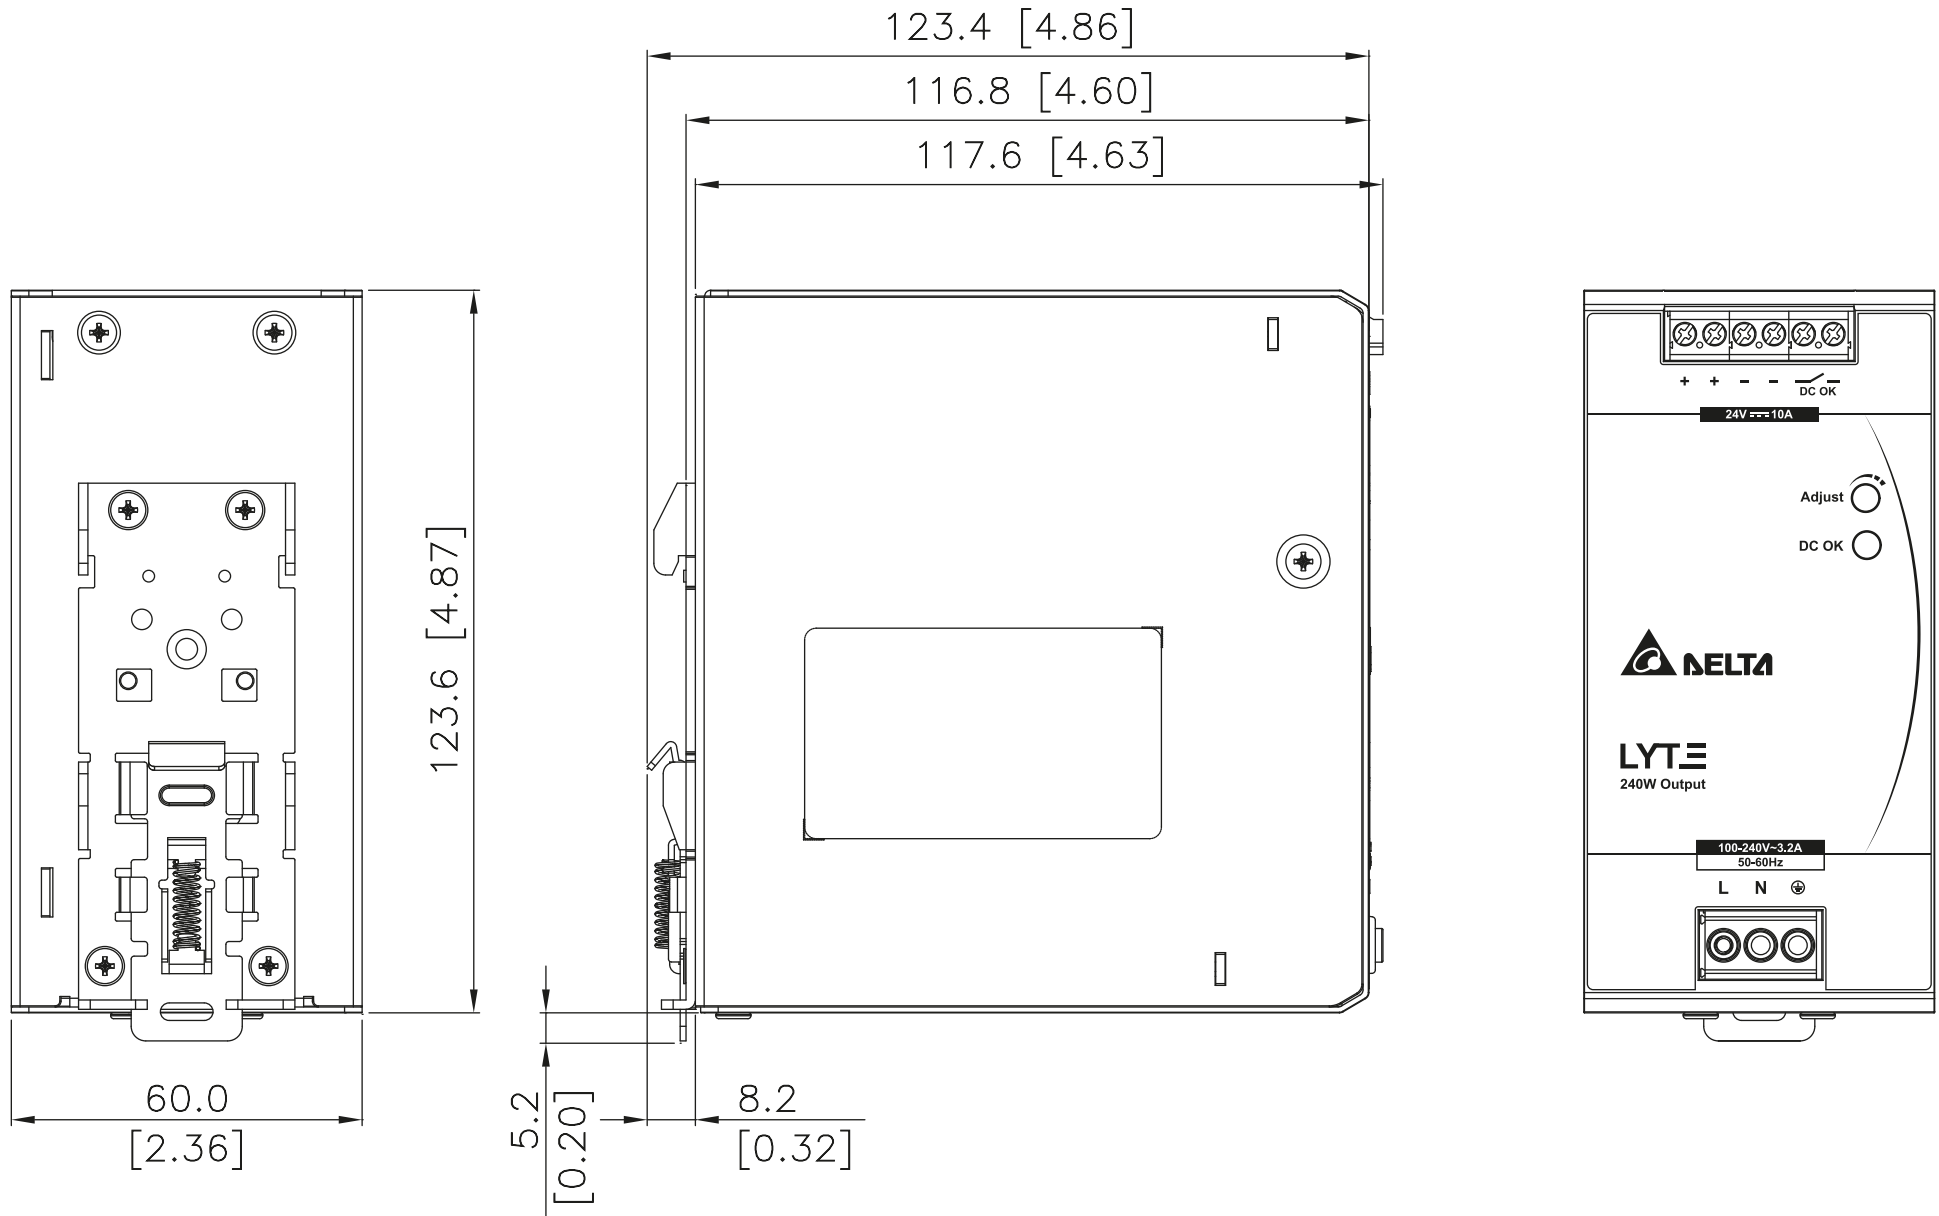

# LYTE DIN Rail Power Supply

24V 240W 1 Phase / DRL-24V240W1AS

# LYTE DIN Rail Power Supply

24V 240W 1 Phase / DRL-24V240W1AA